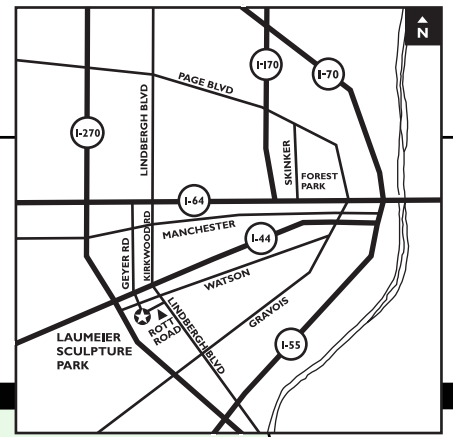

# Laumeiersculpturepark

12580 Rott Road | St. Louis, MO 63127 | www.laumeier.org

# Facility Rental Map

## Legend

-  Indoor Galleries
-  Education Center
-  Gift Shop
-  Restrooms
-  Drinking Fountain
-  Parking
-  Accessible Parking
-  Moss Shelter
-  Creeks
-  Unpaved Trails
-  Paved Walkways
-  Driveways
-  Streets