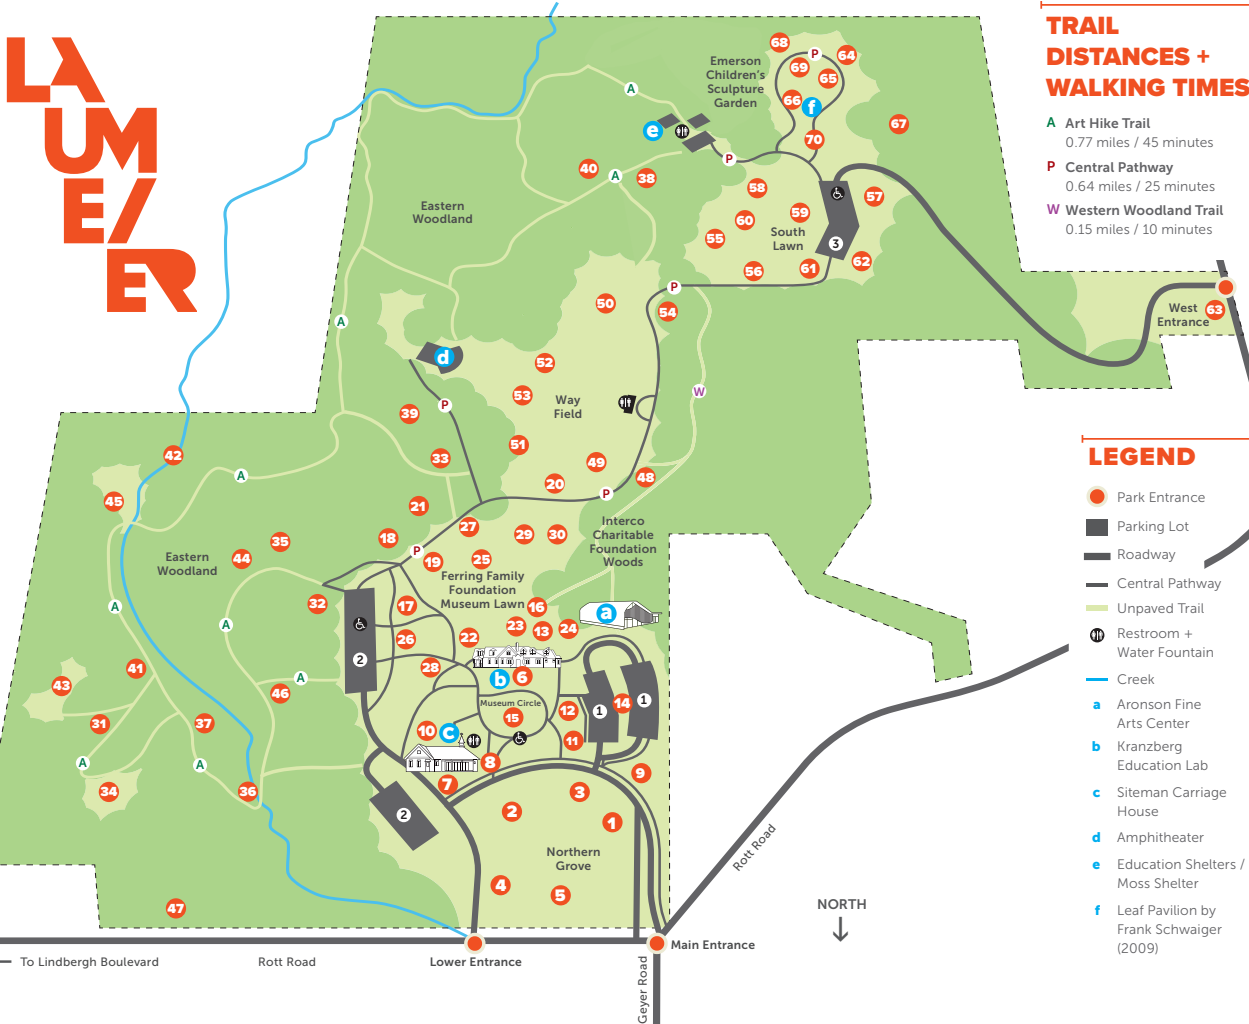

- 13 **Jenny Holzer**
  Ten Untitled plaques from the series Living, 1980-82
- 14 **T. Kelly Mason**
  Laumeier Lamps, 2011
  (©) Ra Caillum
- 15 **Judith Shea**
  American Heartland Garden, 1992
  Public Goddess, 1992
  (©) Eric Hall / Superfun Yeah Yeah Rocketship

1. **WAY FIELD**
2. 56 **Cosimo Cavalaro**
     Knots, 1996
     (©) Paul Hiatt
   - 57 **Robert Chambers**
     Sugabus, 2004
     (©) Thollem McDonas / Thomas Sutter
   - 58 **Ian Hamilton Finlay**
     Four Shades, 1994
     (©) Grandpa's Ghost
   - 59 **Donald Judd**
     Untitled, 1984
     (©) Tony Z. Starbuck
   - 60 **Robert Lobe**
     The Palm at the End of the Parking Lot, 1995
     (©) Letter To Memphis
     Answer under conservation
   - 61 **Robert Morris**
     Untitled, 1968-69
     (©) Jeremy Zoar Brantlinger and Nathan Elliot Warren
   - 62 **Beverly Pepper**
     Alpha, 1974
     (©) Joe Freeman
   - 63 **Ernest Trova**
     Gox No. 3, 1974
     (©) Humdrum
   - 64 **Fletcher Benton**
     Donut No. 3, 2002
     (©) Mister Ben
   - 65 **George Greenamyra**
     Heritage Schooner for Debra Lakin, September 30, 1998, 1998
     (©) Tenement Ruth
   - 66 **Tom Huck**
     Bugs, 2014-15
   - 67 **Geoffrey Krawczyk**
     Recess, 2014
   - 68 **Donald Lipski**
     Ball? Ball! Wall? Wall!, 1994
     (©) Darrin Gray
   - 69 **Mark Mennin**
     Cores for Laumeier, 2003
     (©) Mark Sarich
   - 70 **Jessica Stockholder**
     Flooded Chambers Maid, 2009-10
     (©) The Pat Sajak Assassins

1. **KEY**
2. (©) Look for this icon to identify artworks featuring a Site/Sound component.
   - Look for this blue dot to identify artworks featuring bronze maquettes for visitors with sight impairments.

EMERSON CHILDREN'S SCULPTURE GARDEN

LAUMEIER