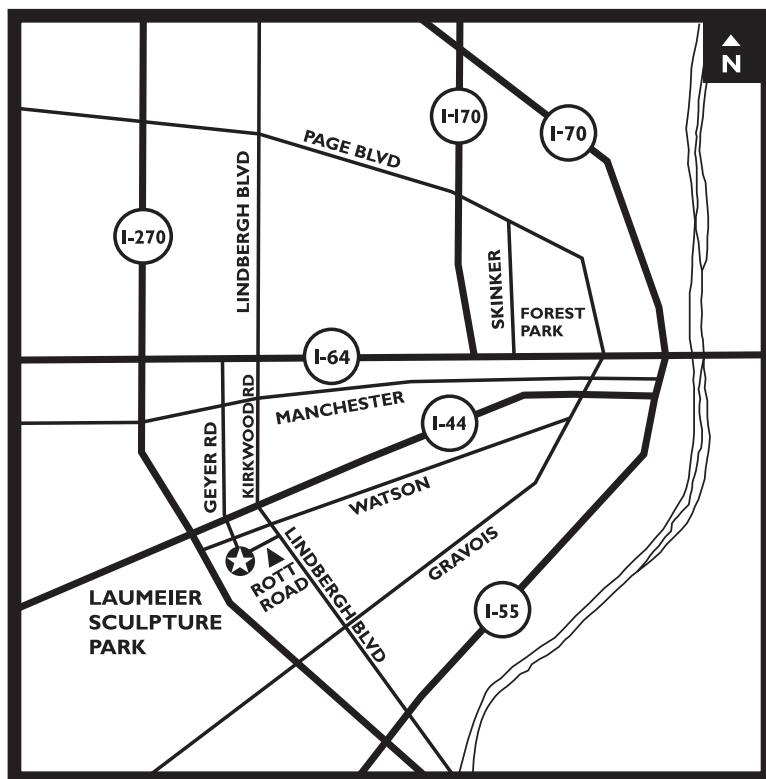

Laumeiersculpturepark

Laumeier Sculpture Park
12580 Rott Road
St. Louis, MO 63127
314-821-1209
314-821-1248 fax
www.laumeier.org

Hours: *The Park is open 364 days a year*

(closed Christmas Day)

Sunday-Saturday:

8:00 a.m. to sunset

Indoor Galleries and Museum

Shop are open:

Tuesday-Friday:

10:00 a.m.-5:00 p.m. and

Saturday-Sunday:

Noon-5:00 p.m.

Directions: *Located 16 miles and 20 minutes from the Gateway Arch at I-270 and I-44.*

From I-44 Eastbound or Westbound, exit at Lindbergh Blvd. south (277B), proceed .5 mile south to Rott Road (turn right), proceed .5 west to park entrance (on the left).

Public Transportation:

Metro Customer Service:

7:00 a.m. - 7:00 p.m., weekdays

314-231-2345 or 618-271-2345

TTY Assistance:

314-982-1555 or 618-875-1200

www.metrostlouis.org

Laumeier Sculpture Park expands the context of contemporary sculpture beyond the traditional confines of a museum. It is Laumeier's mission to initiate a lifelong process of cultural awareness, enrich lives, and inspire creative thinking by engaging people in experiences of sculpture and nature simultaneously.